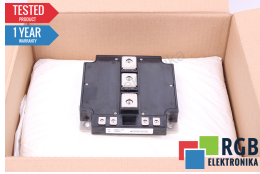

IGBT MODULE CM600DU-24FA 1200V 600A MITSUBISHI ELECTRIC

Used MITSUBISHI ELECTRIC CM600DU-24FA
 Tested and cleaned.
 24 months guarantee
 Dedicated courier
 Delivery across Europe even in 24h

TECHNICAL DATA

MANUFACTURER	MITSUBISHI ELECTRIC
MODEL	CM600DU-24FA
CATEGORY	Transistors
WEIGHT [KG]	2.0
HEIGHT [CM]	5.0
LENGTH [CM]	14.0
WIDTH [CM]	13.0

24/7 SUPPORT AVAILABLE
[+48 71 750 09 78](tel:+4871750978)

WRITE TO US
info@rgbelektronika.pl